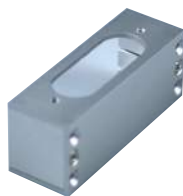

ACCESSORY

GDB-1000, 3000 (Revealed type deadbolt case)

■ Specifications

- Applicable to GD-1000, 3000
- 628 aluminium
- SIZE : 206 x 40 x 44mm

GDB-1100, 3100 (Revealed type strike plate case)

■ Specifications

- Applicable to GD-1000, 3000
- 628 aluminium
- SIZE : 100 x 36 x 47mm

GLASS-1000, 3000 (Glass deadbolt case)

■ Specifications

- Use rubber bolt (function to tighten glass)
- Applicable to GD-1000, 3000
- 628 aluminium
- SIZE : 206 x 57 x 48mm

GLASS-1100, 3100 (Glass strike plate case)

■ Specifications

- Use rubber bolt (function to tighten glass)
- Applicable to GD-1000, 3000
- 628 aluminium
- SIZE : 100 x 57 x 48mm

GEB-1000 (LZ bracket)

■ Specifications

- Applicable to GE-1000
- 628 aluminium

GEB-5000 (LZ bracket)

■ Specifications

- Applicable to GE-5000
- 628 aluminium

Lock Controller

■ Specifications

- Power supply : 12/24DCV
- Time control : 1~15sec(Deep switch)
- SIZE : 40 x 40 x 13mm