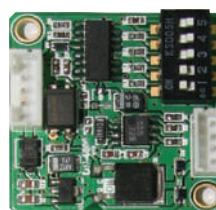

ACCESSORY

GDB-1000, 3000 (Revealed type deadbolt case)

■ Specifications

- Applicable to GD-1000, 3000
- 628 aluminium
- SIZE : 206 x 40 x 44mm

GDB-1100, 3100 (Revealed type strike plate case)

■ Specifications

- Applicable to GE-1000
- 628 aluminium

GEB-5000 (LZ bracket)

■ Specifications

- Applicable to GE-5000
- 628 aluminium

Lock Controller

■ Specifications

- Power supply : 12/24DCV
- Time control : 1~15sec(Deep switch)
- SIZE : 40 x 40 x 13mm