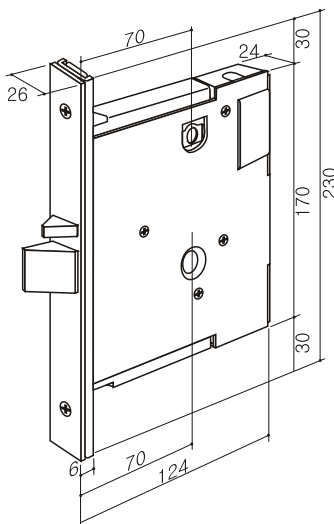

ELECTRIC MORTISE

GN-MORTISE

Product synopsis

GN-MORTISE controls the door by supplying and blocking the electricity. It is mainly used for swing door such as fire door and timber door. The door can be open with key outside and, inside with lever. It is fail safe type and unlocks when power is disconnected.

GN-MORTISE

■ Dimensions

■ Specifications

Item	Spec
Voltage/current	12/24VDC, 600mA/350mA
Door monitoring switch	COM, NO
Locking monitoring S/W	COM, NO, NC

■ Main features

- prevent forced open
- Outside : opens with key
- Inside : opens with thumb turn
- Possible to customize the color and style
- Used for steel door, fire door, and wood door
- Applicable to luxury interior entrances