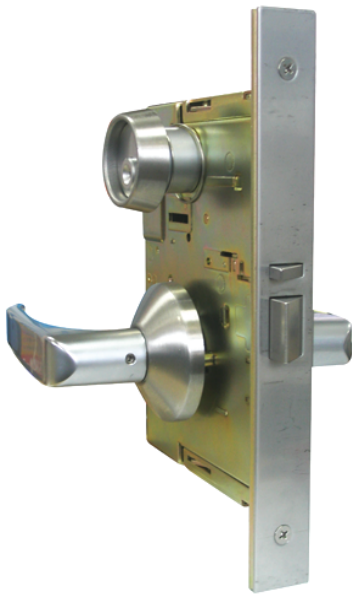

ELECTRIC MORTISE

GN-MORTISE

Product synopsis

GN-MORTISE controls the door by supplying and blocking the electricity. It is mainly used for swing door such as fire door and timber door. The door can be open with key outside and, inside with lever. It is fail safe type and unlocks when power is disconnected.

GN-MORTISE

■ Dimensions

■ Specifications

Item	Spec
Voltage/current	12/24VDC, 600mA/350mA
Door monitoring switch	COM, NO
Locking monitoring S/W	COM, NO, NC

■ Main features

- prevent forced open
- Outside : opens with key
- Inside : opens with thumb turn
- Possible to customize the color and style
- Used for steel door, fire door, and wood door
- Applicable to luxury interior entrances

■ Wiring

Item		Section
Solenoid	Power supply	DC 12V, (Red), (White) DC 24V, (Red), (Black)
	Door monitoring	N.O Orange COM Gray
Strike monitoring	N.C	Green
	N.O	Purple
	COM	Yellow